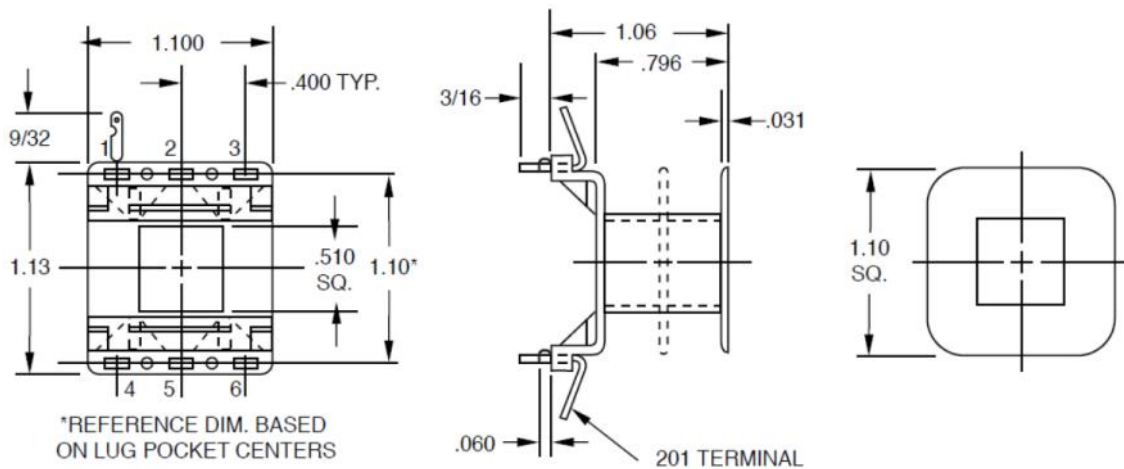

Part #'s: 1051
1052
1053
1054

Part # With 6 Terminals	Sections	Standoffs
1051-01	1	No
1052-01	1	Yes
1053-01	2	No
1054-01	2	Yes

EI 21 x 1/2

Insulated Lead Slots