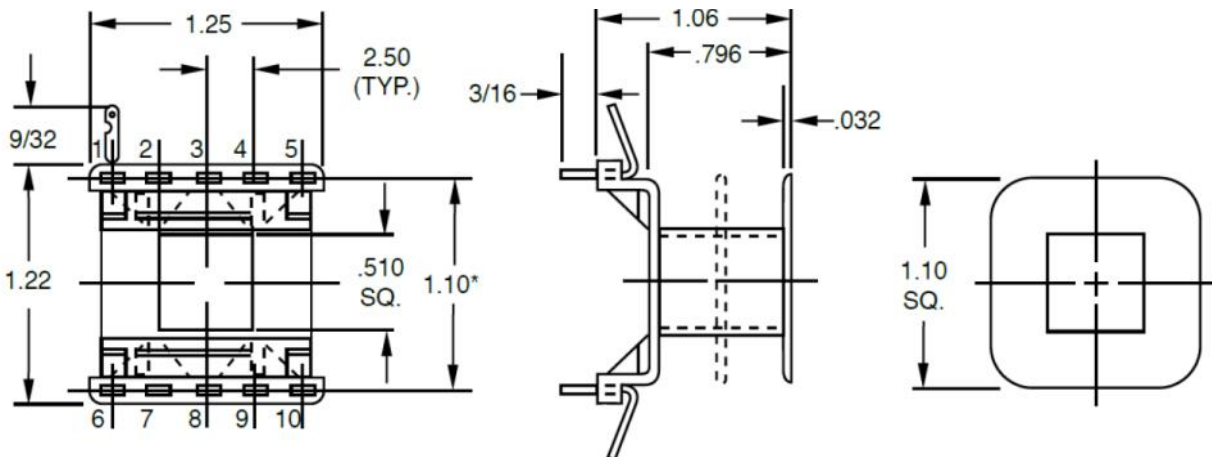

EI 21 x 1/2

Insulated Lead Slots

Part #'s: 1055
 1056

Part # With 10 Terminals	Sections
1055-01	1
1056-01	2

EI 21 x 1/2

Insulated Lead Slots Uses Terminal #: 201

EI 21 Bobbins

Part #: 3003