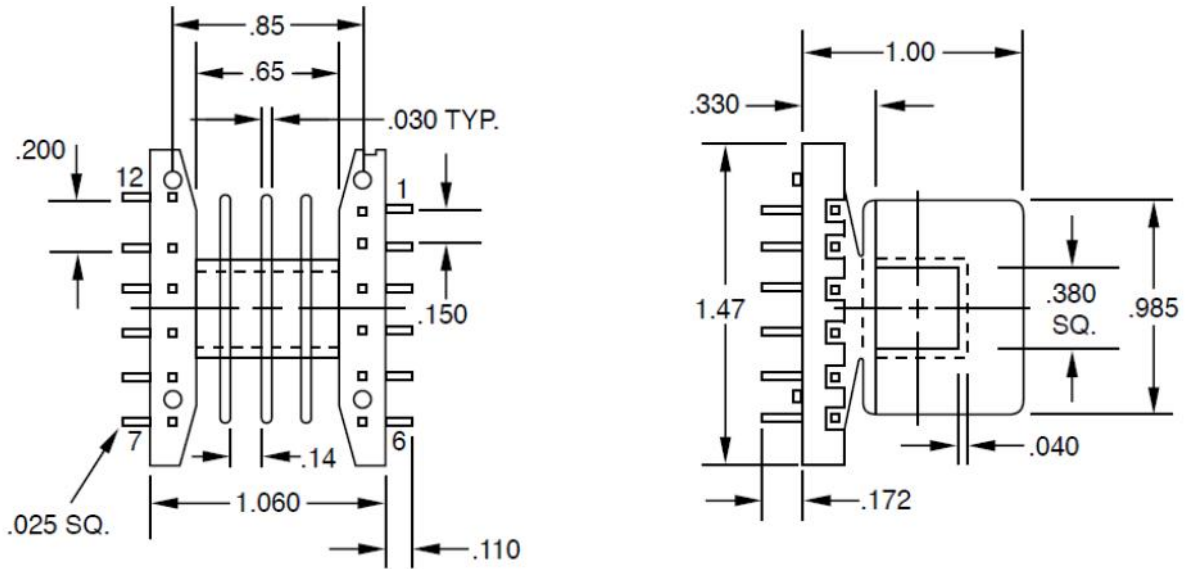

EI 375 Bobbins

Part #: 1129

Part # With 12 Wires
1129-01

EE 375 x 3/8