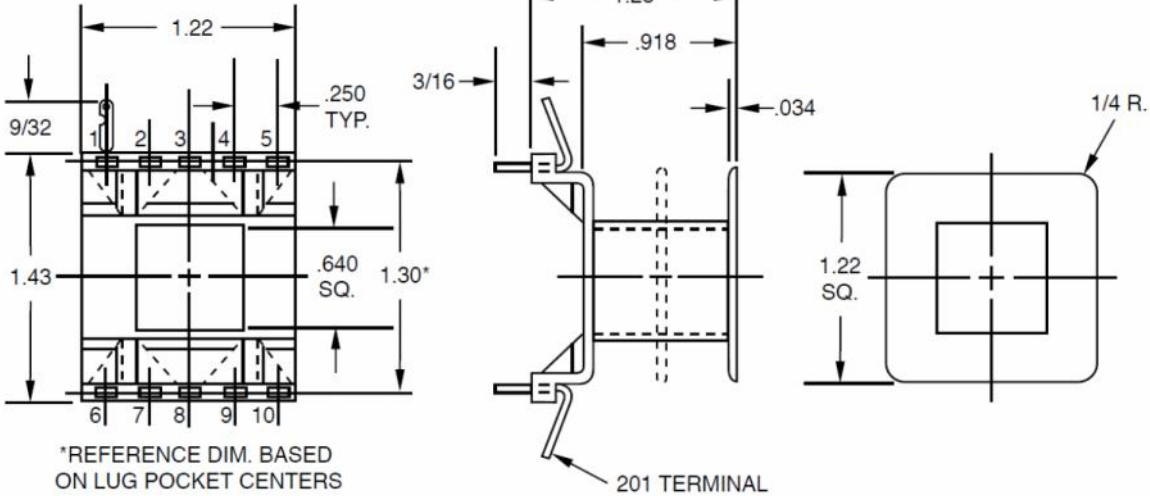

EI 625 Bobbins

Part #'s: 1091
1092

Part # With 10 Terminals	Sections	Standoffs
1091-01	1	No
1092-01	2	No

EI 625 x 5/8

Insulated Lead Slots

Uses Terminal #: 201

Part #: 3004

Part # With 6 Terminals	Terminal #
3004-01	711
3004-02	712