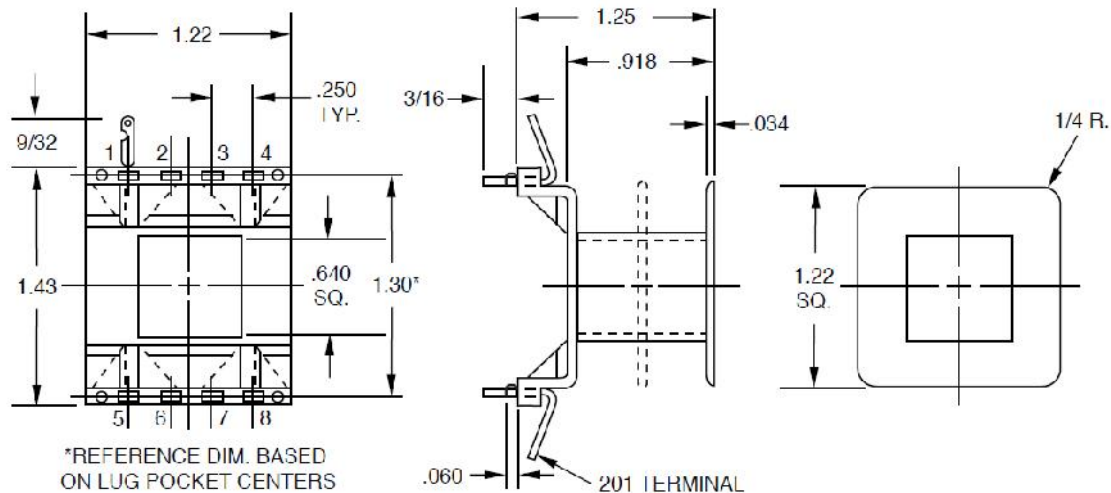

Insulated Lead Slots

Uses Terminal #: 201

Part #'s: 1081
1082
1083
1084

EI 625 x 5/8

Part # With 8 Terminals	Sections	Standoffs
1081-01	1	No
1082-01	1	Yes
1083-01	2	No
1084-01	2	Yes

Insulated Lead Slots

Uses Terminal #: 201