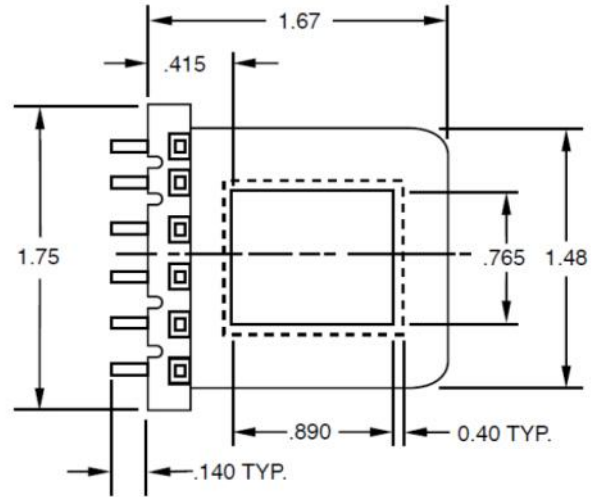

Part #'s: 1172  
1173

Part # With 12 Wires	Sections
1172-01	1
1173-01	2

EI 75 x 5/8

Uses .025 Square Wire

Part #'s: 1174  
1175

Part # With 12 Wires	Sections
1174-01	1
1175-01	2

EI 75 x 3/4

Uses .025 Square Wire

Part #'s: 1176  
1177

Part # With 12 Wires	Sections
1176-01	1
1177-01	2

EI 75 x 7/8

Uses .025 Square Wire

Part #'s: 1178  
1179

Part # With 12 Wires	Sections
1178-01	1
1179-01	2

EI 75 x 1

Uses .025 Square Wire