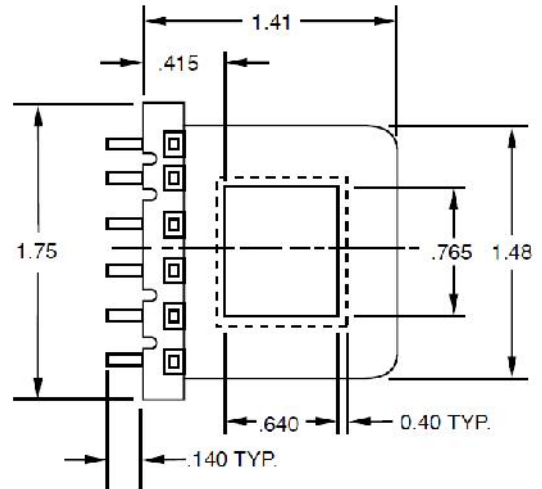

Part #'s: 1172  
1173

Part # With 12 Wires	Sections
1172-01	1
1173-01	2

EI 75 x 5/8

Uses .025 Square Wire

Part #'s: 1174  
1175

Part # With 12 Wires	Sections
1174-01	1
1175-01	2

EI 75 x 3/4

Uses .025 Square Wire