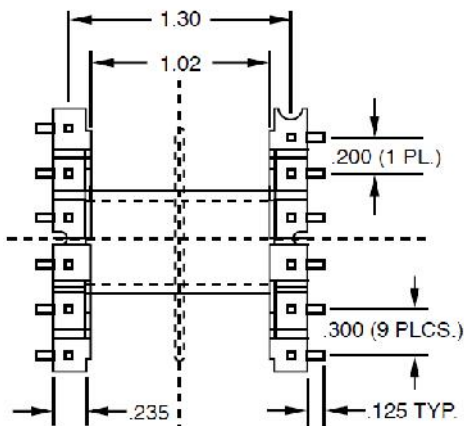

Part #'s: 1172  
1173

Part # With 12 Wires	Sections
1172-01	1
1173-01	2

EI 75 x 5/8

Uses .025 Square Wire

Part #'s: 1174  
1175

Part # With 12 Wires	Sections
1174-01	1
1175-01	2

EI 75 x 3/4

Uses .025 Square Wire

Part #'s: 1176  
1177

Part # With 12 Wires	Sections
1176-01	1
1177-01	2

EI 75 x 7/8

Uses .025 Square Wire

Part #'s: 1178  
1179

Part # With 12 Wires	Sections
1178-01	1
1179-01	2

EI 75 x 1

Uses .025 Square Wire