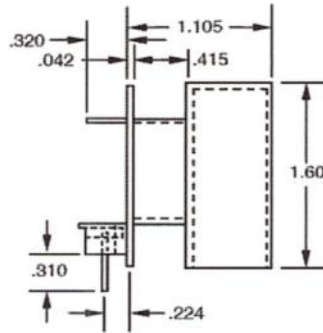

Part #: 2901