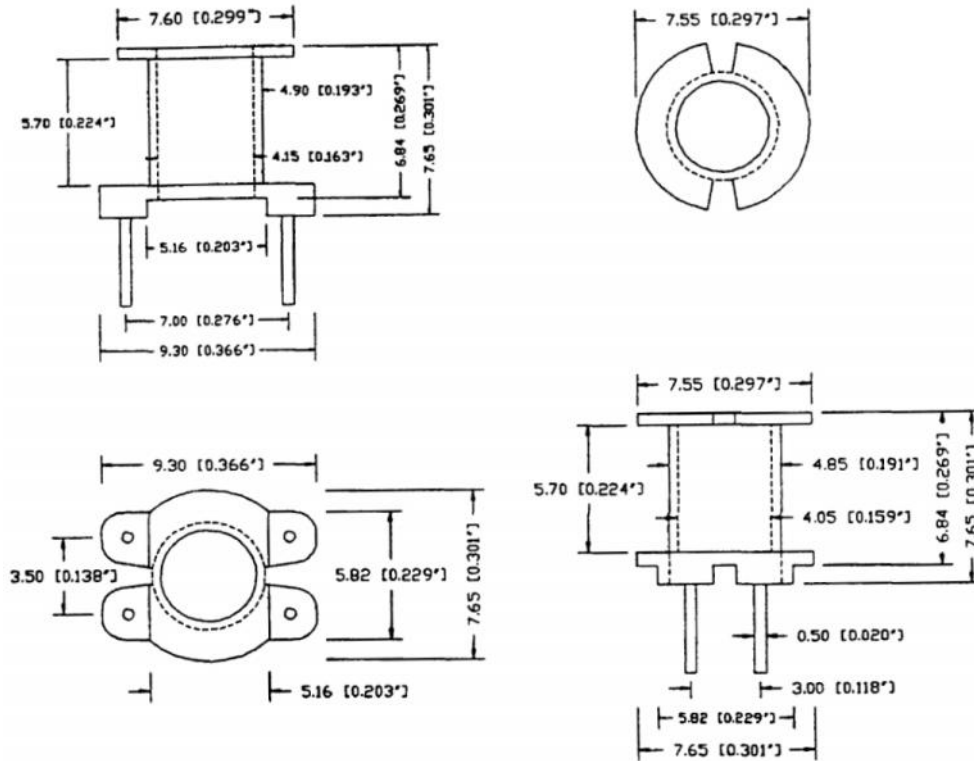

Part #: 2121

Part #
With 6 Wires
2121-01

EP 7

Uses .016 Square Wire

Part #: 2118
 2119

Part #	Sections
2118-01	1
2119-01	2

EP 13

Uses .020 Square Wire

Part #: 8040

RM-4

Part #: 8050

RM-5

Part #: 8051

RM-5

Part #: 8052

RM-5

Part #: 8060

RM-6

Part #: 8061

RM-6

Part #: 8062

RM-6

Part #: 8080

RM-8

Part #: 8081

RM-8

Part #: 8100

RM-10

Part #: 8102

PQ 26 x 20