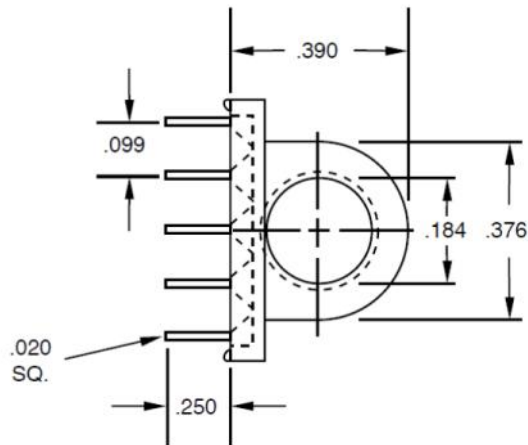

EP PQ & RM Bobbins

ADDITIONAL SIZES OF EP, RM, and PQ CORE BOBBINS PLAN TO BE ADDED TO THIS SECTION IN THE NEAR FUTURE.

Part #: 2121

Part #
With 6 Wires
2121-01

EP 7

Uses .016 Square Wire

Part #'s: 2118
2119

Part #	Sections
2118-01	1
2119-01	2

EP 13

Uses .020 Square Wire

EP PQ & RM Bobbins

ADDITIONAL SIZES OF EP, RM, and PQ CORE BOBBINS PLAN TO BE ADDED TO THIS SECTION IN THE NEAR FUTURE.

RM-4
Part #8040-1-1TH

EP PQ & RM Bobbins

ADDITIONAL SIZES OF EP, RM, and PQ CORE BOBBINS PLAN TO BE ADDED TO THIS SECTION IN THE NEAR FUTURE.

RM-5
Part #8050-1-1TH

RM-5
Part #8051-1-1TH

RM-5
Part #8052-1-1TH

EP PQ & RM Bobbins

ADDITIONAL SIZES OF EP, RM, and PQ CORE BOBBINS PLAN TO BE ADDED TO THIS SECTION IN THE NEAR FUTURE.