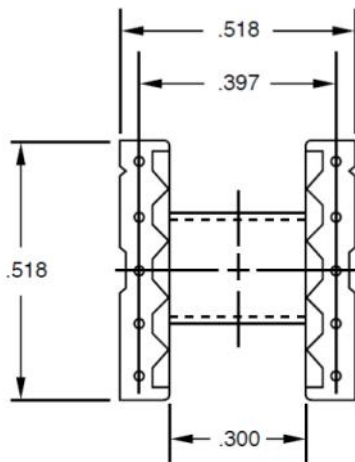

EP PQ & RM Bobbins

ADDITIONAL SIZES OF EP, RM, and PQ CORE BOBBINS PLAN TO BE ADDED TO THIS SECTION IN THE NEAR FUTURE.

Part #: 2121

Part #
With 6 Wires
2121-01

EP 7

Uses .016 Square Wire

Part #'s: 2118
2119

Part #	Sections
2118-01	1
2119-01	2

EP 13

Uses .020 Square Wire

EP PQ & RM Bobbins

ADDITIONAL SIZES OF EP, RM, and PQ CORE BOBBINS PLAN TO BE ADDED TO THIS SECTION IN THE NEAR FUTURE.

RM-4
Part #8040-1-1TH

EP PQ & RM Bobbins

ADDITIONAL SIZES OF EP, RM, and PQ CORE BOBBINS PLAN TO BE ADDED TO THIS SECTION IN THE NEAR FUTURE.

RM-5
Part #8050-1-1TH

RM-5
Part #8051-1-1TH

RM-5
Part #8052-1-1TH

EP PQ & RM Bobbins

ADDITIONAL SIZES OF EP, RM, and PQ CORE BOBBINS PLAN TO BE ADDED TO THIS SECTION IN THE NEAR FUTURE.

Part #: 8100

PQ 26 x 20