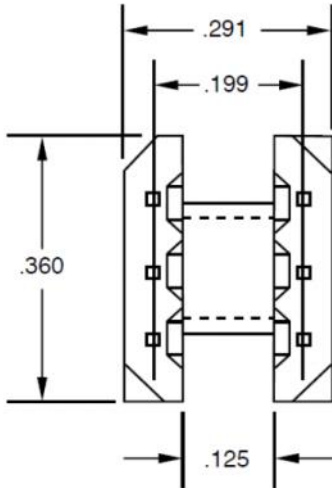

EP PQ & RM Bobbins

ADDITIONAL SIZES OF EP, RM, and PQ CORE BOBBINS PLAN TO BE ADDED TO THIS SECTION IN THE NEAR FUTURE.

Part #: 2121

Part #
With 6 Wires
2121-01

EP 7

Uses .016 Square Wire

Part #'s: 2118
2119

Part #	Sections
2118-01	1
2119-01	2

EP 13

Uses .020 Square Wire

EP PQ & RM Bobbins

ADDITIONAL SIZES OF EP, RM, and PQ CORE BOBBINS PLAN TO BE ADDED TO THIS SECTION IN THE NEAR FUTURE.

RM-4
Part #8040-1-1TH

EP PQ & RM Bobbins

ADDITIONAL SIZES OF EP, RM, and PQ CORE BOBBINS PLAN TO BE ADDED TO THIS SECTION IN THE NEAR FUTURE.

RM-5
Part #8050-1-1TH

RM-5
Part #8051-1-1TH

RM-5
Part #8052-1-1TH

EP PQ & RM Bobbins

ADDITIONAL SIZES OF EP, RM, and PQ CORE BOBBINS PLAN TO BE ADDED TO THIS SECTION IN THE NEAR FUTURE.