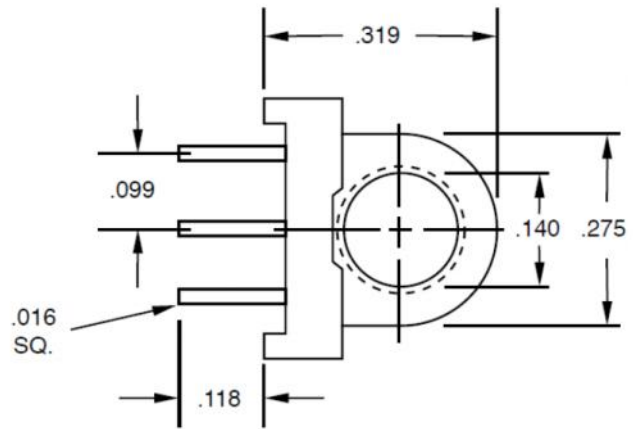

EP PQ & RM Bobbins

ADDITIONAL SIZES OF EP, RM, and PQ CORE BOBBINS PLAN TO BE ADDED TO THIS SECTION IN THE NEAR FUTURE.

Part #: 2121

Part #
With 6 Wires
2121-01

EP 7

Uses .016 Square Wire

Part #'s: 2118
2119

Part #	Sections
2118-01	1
2119-01	2

EP 13

Uses .020 Square Wire

EP PQ & RM Bobbins

ADDITIONAL SIZES OF EP, RM, and PQ CORE BOBBINS PLAN TO BE ADDED TO THIS SECTION IN THE NEAR FUTURE.

RM-4
Part #8040-1-1TH

EP PQ & RM Bobbins

ADDITIONAL SIZES OF EP, RM, and PQ CORE BOBBINS PLAN TO BE ADDED TO THIS SECTION IN THE NEAR FUTURE.

RM-5
Part #8050-1-1TH

RM-5
Part #8051-1-1TH

RM-5
Part #8052-1-1TH

EP PQ & RM Bobbins

ADDITIONAL SIZES OF EP, RM, and PQ CORE BOBBINS PLAN TO BE ADDED TO THIS SECTION IN THE NEAR FUTURE.