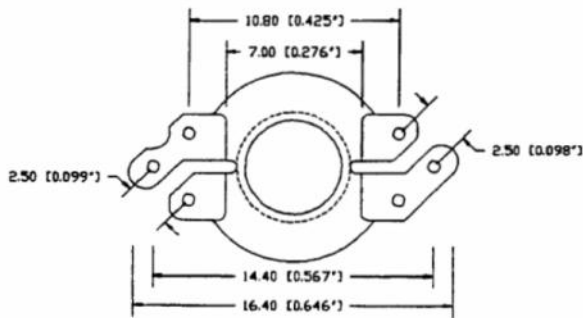

EP PQ & RM Bobbins

ADDITIONAL SIZES OF EP, RM, and PQ CORE BOBBINS PLAN TO BE ADDED TO THIS SECTION IN THE NEAR FUTURE.

Part #: 2121

Part #
With 6 Wires
2121-01

EP 7

Uses .016 Square Wire

Part #'s: 2118
2119

Part #	Sections
2118-01	1
2119-01	2

EP 13

Uses .020 Square Wire

EP PQ & RM Bobbins

ADDITIONAL SIZES OF EP, RM, and PQ CORE BOBBINS PLAN TO BE ADDED TO THIS SECTION IN THE NEAR FUTURE.

RM-4
Part #8040-1-1TH

EP PQ & RM Bobbins

ADDITIONAL SIZES OF EP, RM, and PQ CORE BOBBINS PLAN TO BE ADDED TO THIS SECTION IN THE NEAR FUTURE.

RM-5
Part #8050-1-1TH

RM-5
Part #8051-1-1TH

RM-5
Part #8052-1-1TH

EP PQ & RM Bobbins

ADDITIONAL SIZES OF EP, RM, and PQ CORE BOBBINS PLAN TO BE ADDED TO THIS SECTION IN THE NEAR FUTURE.