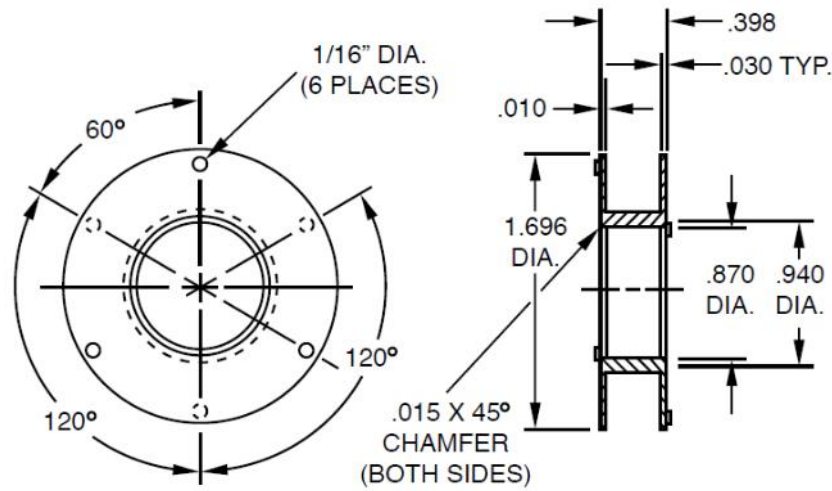

Round Core Bobbins

Part #: 5001

Round

Part #: 5002

Round

Round Core Bobbins

Part #: 5003

Round

Part #: 5004

Round

Part #: 5005

Round

Round Core Bobbins

Part #: 5006

Round

Part #'s: 5007
5008

Part #	Core Guides
5007-00	Without Core Guides
5008-00	With Core Guides

EC 35

Core guides are optional