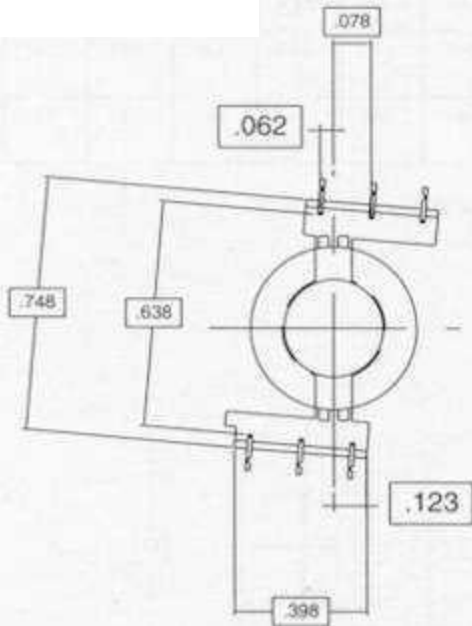

POT CORE BOBBINS (Printed Circuit Type)

PART #
P11 X 7-01

PART #
P1408-6-02-SL

PART #
P1811-44-01