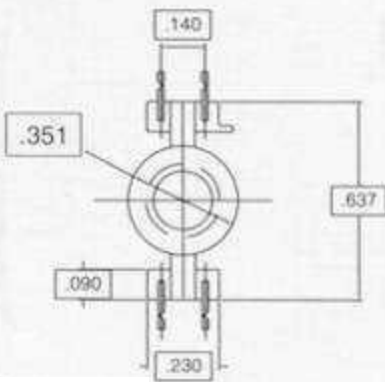

POT CORE BOBBINS (Printed Circuit Type)

PART #
P11 X 7-01

PART #
P1408-6-02-SL

PART #
P1811-44-01