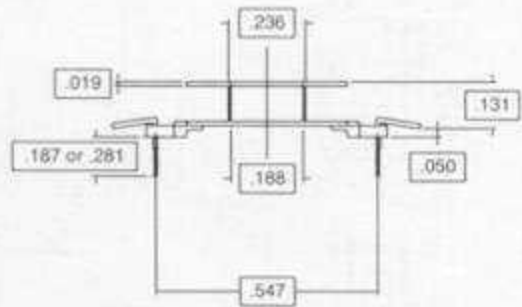

POT CORE BOBBINS (Printed Circuit Type)

PART #
P11 X 7-01

PART #
P1408-6-02-SL

PART #
P1811-44-01