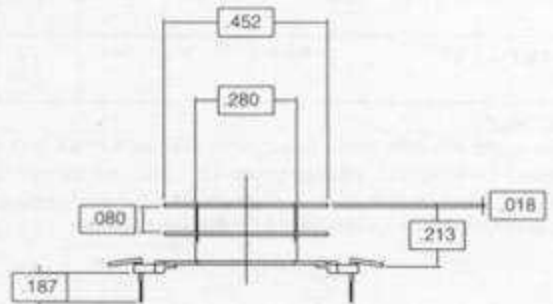

POT CORE BOBBINS (Printed Circuit Type)

PART #
P11 X 7-01

PART #
P1408-6-02-SL

PART #
P1811-44-01