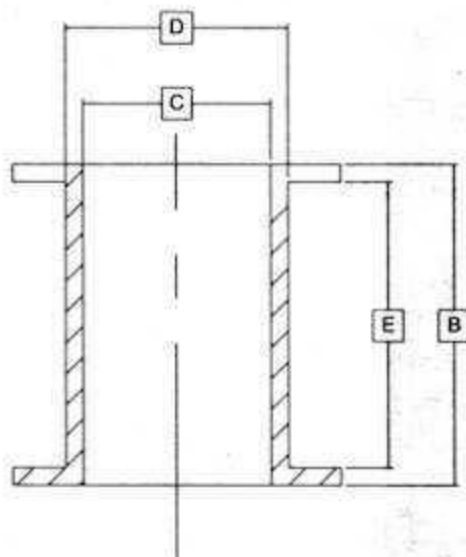

POT CORE BOBBINS

Part Number	Dimensions in Inches				
	A MAX.	B MAX.	C MIN.	D MAX.	E Nom..
*B7X4-1	.225	.107	.120	.144	.082
B9X5-1	.286	.139	.161	.182	.112
B11X7-1	.351	.165	.188	.224	.131
B14X8-1	.454	.217	.239	.287	.178
BRM6-1	.474	.300	.262	.280	.264
B18X11-1	.587	.281	.302	.350	.240
B22X13-1	.702	.359	.373	.417	.320
B26X16-1	.832	.430	.457	.499	.380
B30X19-1	.981	.509	.534	.592	.460
B36X22-1	1.172	.570	.639	.707	.511
B42X29-1	1.394	.780	.709	.776	.696
*B45X29-1	1.420	.730	.830	.900	.650