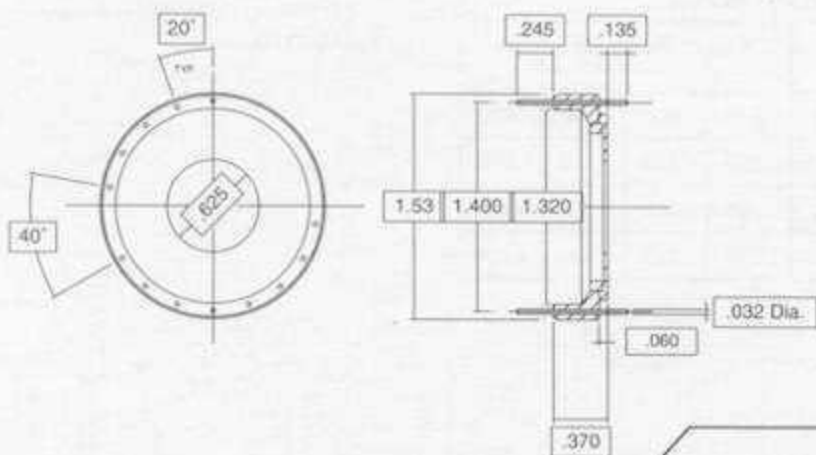

TOROID MOUNTS

(Horizontal - Round)

Part # TM 1822

Part # TM 1818

Part # TM 1226

Part # TM 1654

Note: Part designed to fit with SH 1408