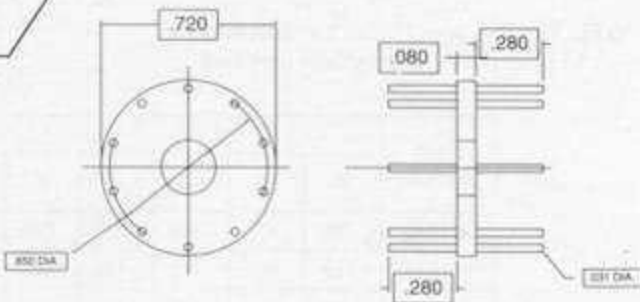

TOROID MOUNTS

(Horizontal - Round)

Part # TM 1822

Part # TM 1818

Part # TM 1226

Part # TM 1654

Note: Part designed to fit with SH 1408