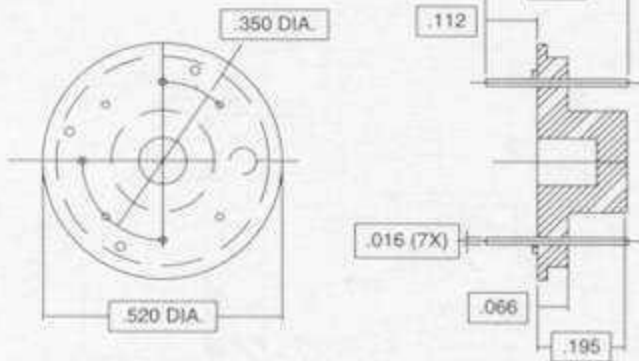

TOROID MOUNTS

(Horizontal - Round)

Part # TM 1822

Part # TM 1818

Part # TM 1226

Part # TM 1654

Note: Part designed to fit with SH 1408