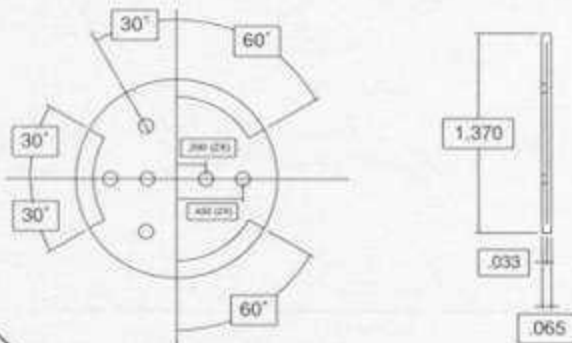

TOROID MOUNTS

(Horizontal - Round)

Part # TM 1822

Part # TM 1818

Part # TM 1226

Part # TM 1654

Note: Part designed to fit with SH 1408