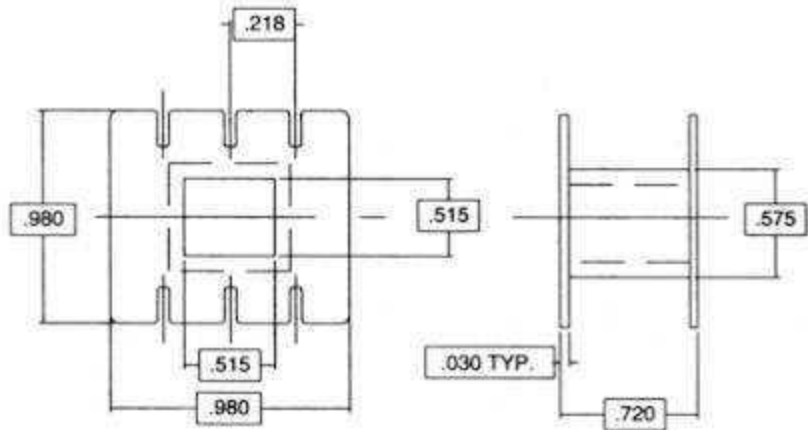

E-LAMINATION BOBBIN

(No Terminals)

Part # 1823

Part # 1824
(For EI21 Lam.)

Part # 1820
(For EI094 Lam.)