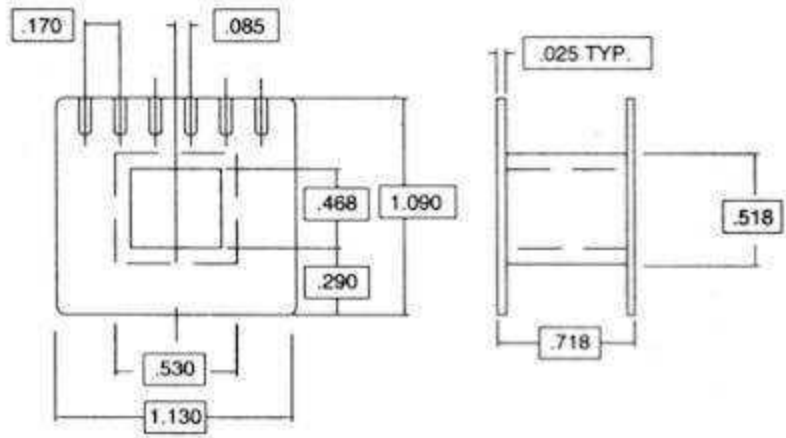

E-LAMINATION BOBBIN

(No Terminals)

Part # 1823

Part # 1824
(For EI21 Lam.)

Part # 1820
(For EI094 Lam.)